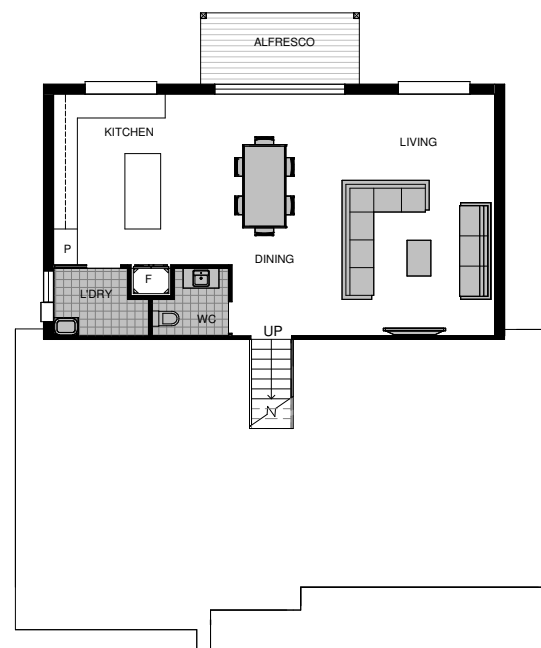

Artist's Impression Only

- A clever split-level solution for a downward sloping site
- Tri level home opening up onto a large balcony
- Spacious teenage retreat with separate ensuite
- With three living areas and a study, this design is perfect for a large family or home business.

4

2.5

2

**MINCOVE HOMES SALES TEAM**

P: (02) 4243 8841 E: sales@mincove.com.au

Key

DOWNSLOPE

Disclaimer: All dimensions, floorplans and imagery depicted in this brochure are for illustrative purposes only and Mincove Homes reserves the right to implement required changes subject to the Cork's Hill subdivision, council approval and Mincove Home's design review panel.